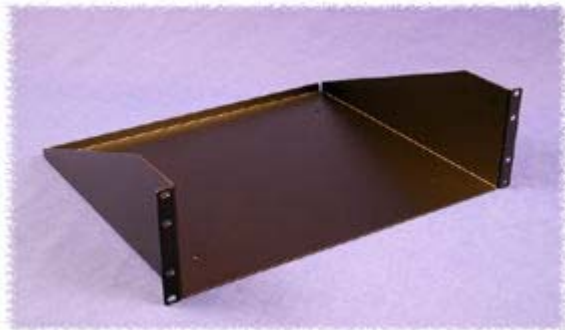

Shelves (Fixed) - Panel Mount (Single Pair of Panel Rails)

Path: [Home](#) > [Rack Index](#) > Shelves (Fixed) - Panel Mount

Vented
(20" Deep - 3U Shown)

Unvented
(15" Deep - 3U Shown)

Panel Rail Mounted Fixed Chassis/Shelf (Vented or Unvented)

- Shelves feature formed 14-gauge steel construction
- Choice of four heights - 1.75"(1U), 3.5"(2U), 5.25"(3U) or 7"(4U) of panel space
- Rear lip folded up for extra strength & acts as a rear equipment retainer
- Weight load tested: (1U-40 pounds, 2U-100 pounds, 3U & 4U-200 pounds)
- Mounts to front rail either as an internal shelf or external shelf/work area
- Choice of two depths - 15" or 20"
- Available in either vented or unvented versions
- Rugged powder paint finish
- Requires mounting [hardware](#)

Assembly
Instructions

VENTED

Part Number	Color	Paint Texture	Panel Height		Drawing File Size	.zip File Size	Panel Width	Shelf Depth
			Inches	Units				
19" Rack Mount								
RASV190115BK1	Black	Textured	1.75	1	63K	57K	19"	15"
RASV190120BK1	Black	Textured	1.75	1	73K	68K	19"	20"
RASV190315BK1	Black	Textured	3.50	2	66K	57K	19"	15"
RASV190320BK1	Black	Textured	3.50	2	73K	68K	19"	20"
RASV190515BK1	Black	Textured	5.25	3	35K	54K	19"	15"
RASV190515CG1	Grey/Beige	Textured						

RASV190520BK1	Black	Textured	5.25	3		39K		62K	19"	20"
RASV190520CG1	Grey/Beige	Textured								
RASV190715BK1	Black	Textured	7.00	4		62K		52K	19"	15"
RASV190720BK1	Black	Textured	7.00	4		70K		60K	19"	20"
23" Rack Mount										
RASV230515BK1	Black	Textured	5.25	3		42K		65K	23"	15"
RASV230520BK1	Black	Textured	5.25	3		49K		77K	23"	20"
24" Rack Mount										
RASV240515BK1	Black	Textured	5.25	3		45K		65K	24"	15"
RASV240520BK1	Black	Textured	5.25	3		48K		78K	24"	20"