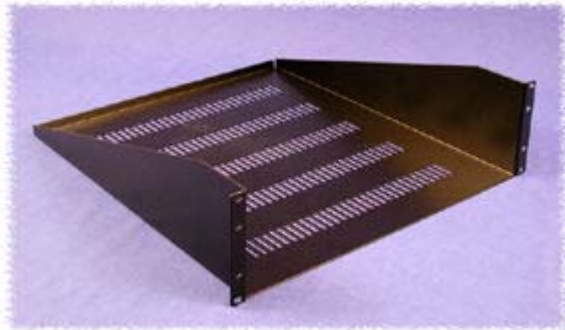

Shelves (Fixed) - Panel Mount (Single Pair of Panel Rails)

Path: [Home](#) > [Rack Index](#) > Shelves (Fixed) - Panel Mount

Vented
(20" Deep - 3U Shown)

Unvented
(15" Deep - 3U Shown)

Panel Rail Mounted Fixed Chassis/Shelf (Vented or Unvented)

- Shelves feature formed 14-gauge steel construction
- Choice of four heights - 1.75"(1U), 3.5"(2U), 5.25"(3U) or 7"(4U) of panel space
- Rear lip folded up for extra strength & acts as a rear equipment retainer
- Weight load tested: (1U-40 pounds, 2U-100 pounds, 3U & 4U-200 pounds)
- Mounts to front rail either as an internal shelf or external shelf/work area
- Choice of two depths - 15" or 20"
- Available in either vented or unvented versions
- Rugged powder paint finish
- Requires mounting [hardware](#)

Assembly
Instructions

VENTED

Part Number	Color	Paint Texture	Panel Height		Drawing File Size	.zip File Size	Panel Width	Shelf Depth
			Inches	Units				
19" Rack Mount								
RASV190115BK1	Black	Textured	1.75	1	63K	57K	19"	15"
RASV190120BK1	Black	Textured	1.75	1	73K	68K	19"	20"
RASV190315BK1	Black	Textured	3.50	2	66K	57K	19"	15"
RASV190320BK1	Black	Textured	3.50	2	73K	68K	19"	20"
RASV190515BK1	Black	Textured	5.25	3	35K	54K	19"	15"
RASV190515CG1	Grey/Beige	Textured						

RASV190520BK1	Black	Textured	5.25	3		39K		62K	19"	20"
RASV190520CG1	Grey/Beige	Textured								
RASV190715BK1	Black	Textured	7.00	4		62K		52K	19"	15"
RASV190720BK1	Black	Textured	7.00	4		70K		60K	19"	20"
23" Rack Mount										
RASV230515BK1	Black	Textured	5.25	3		42K		65K	23"	15"
RASV230520BK1	Black	Textured	5.25	3		49K		77K	23"	20"
24" Rack Mount										
RASV240515BK1	Black	Textured	5.25	3		45K		65K	24"	15"
RASV240520BK1	Black	Textured	5.25	3		48K		78K	24"	20"